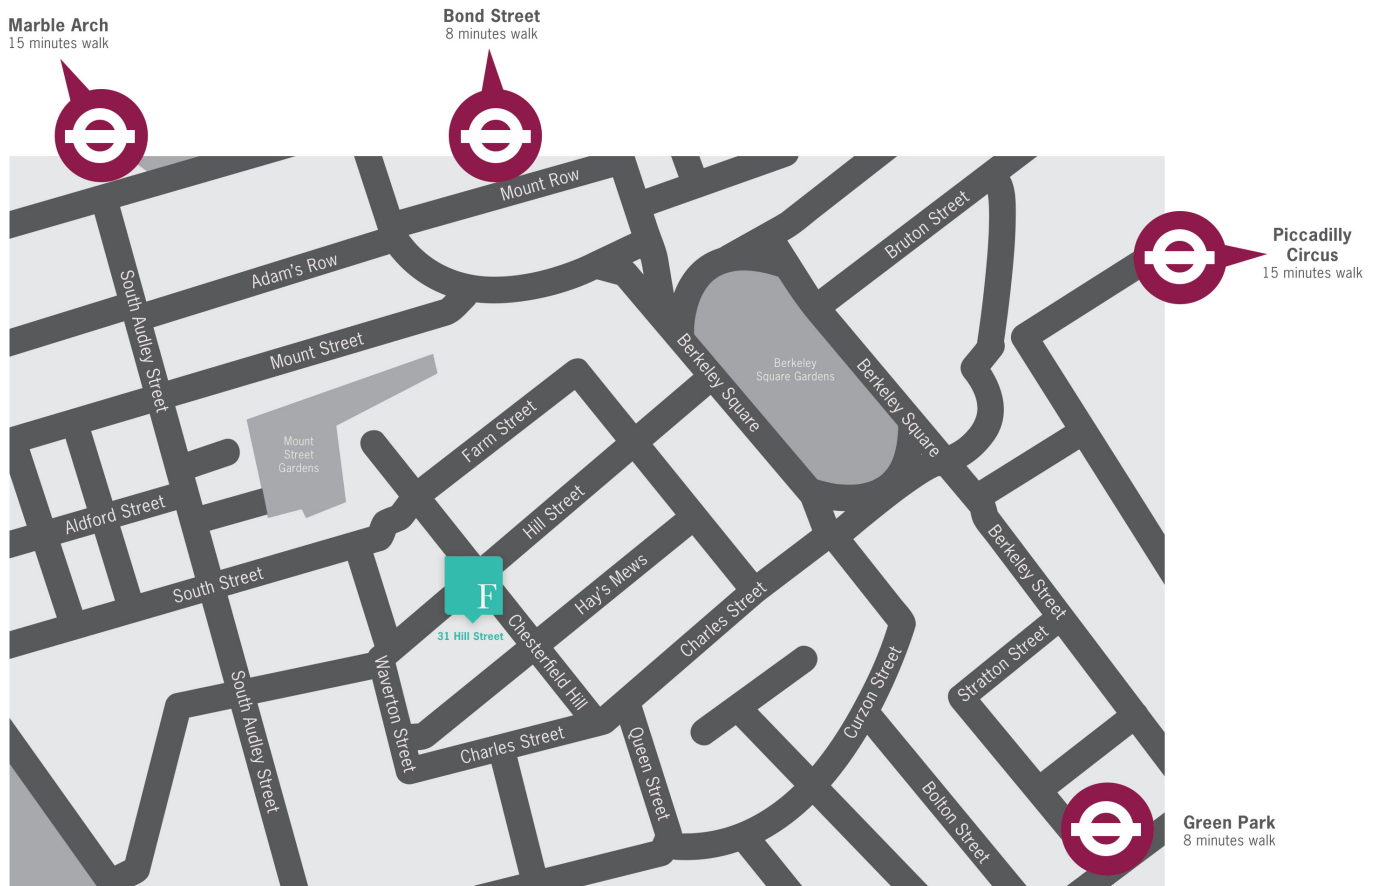

FORSTERS

Our office location

Parking

The nearest off street parking is Park Lane NCP. Details can be found at www.ncp.co.uk/find-a-car-park/car-parks/london-carrington-street/

The London Hilton Park Lane also has off street parking, located opposite Hyde park.

Street parking is allowed on Hill Street with Park Right 'Pay-to-Park'. This is free after 6:30pm.

By Underground

The nearest tube stations are Green Park and Bond Street. Green Park is served by the Jubilee, Piccadilly and Victoria lines; Bond Street is served by the Central and Jubilee lines.